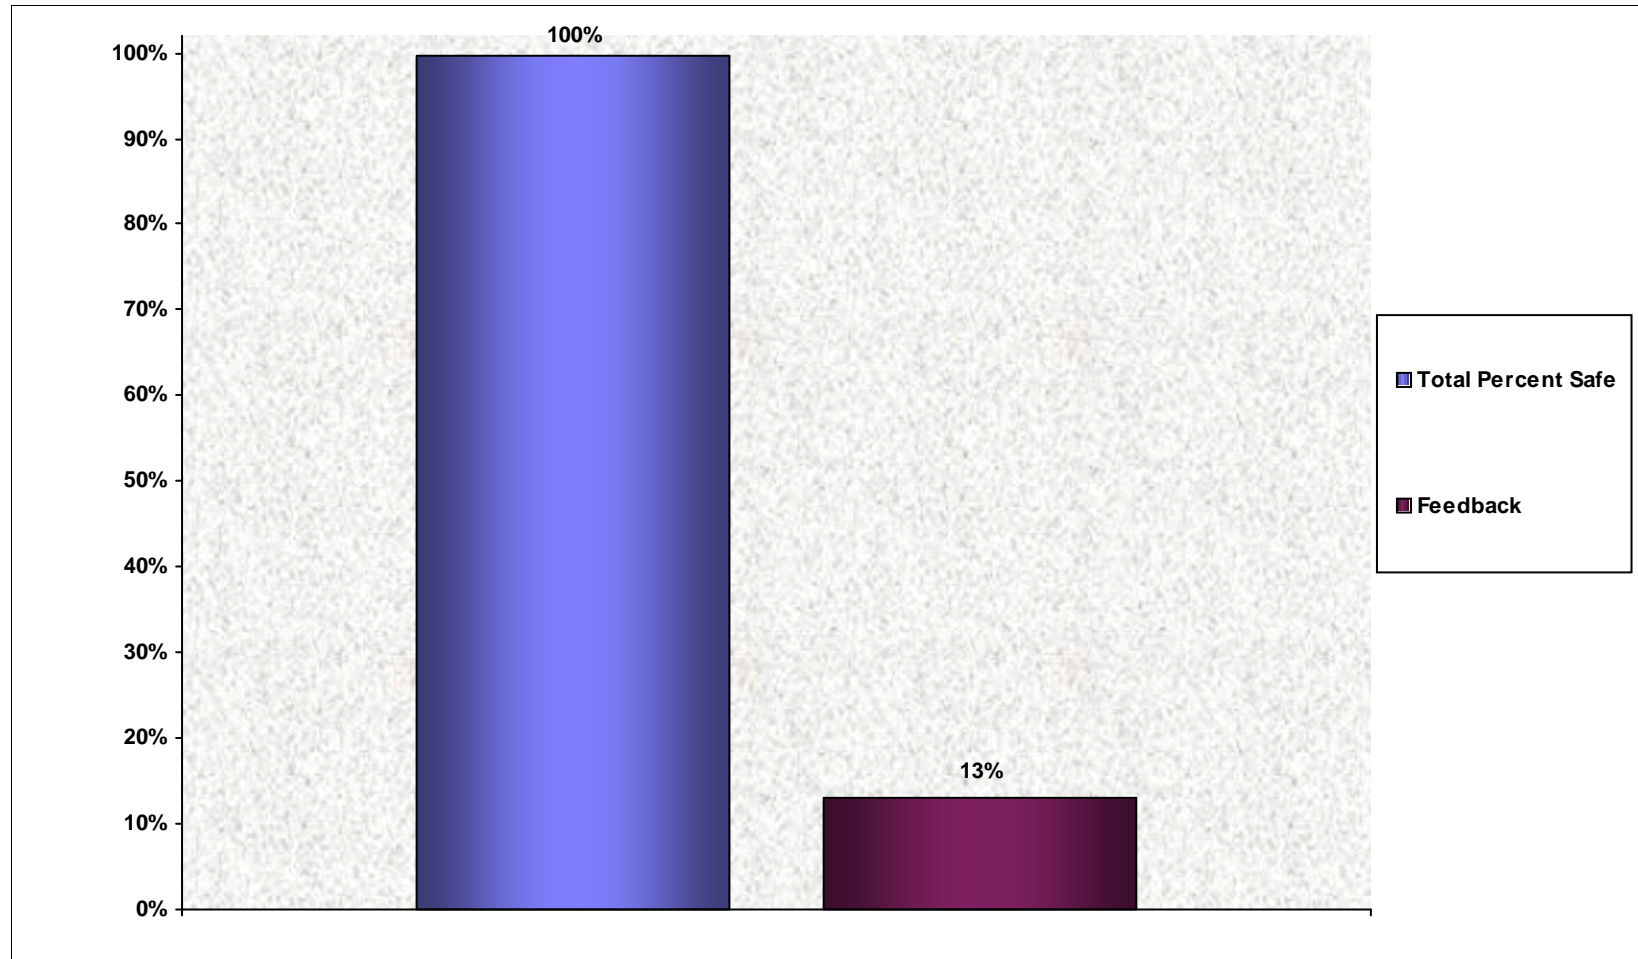

Overall Percent Safe

Total Cards: 417
Total Behaviors Observed: 6391
Percentage of Safe Cards: 96%
23-Jan-12

Copyright 1998 Moreno & Associates, Inc.

Location: Offshore/Harvey/Shell
Personnel Observed: DII, Pneu Elect, Contractor
For the Dates 1/1/2011 Through 12/31/2011